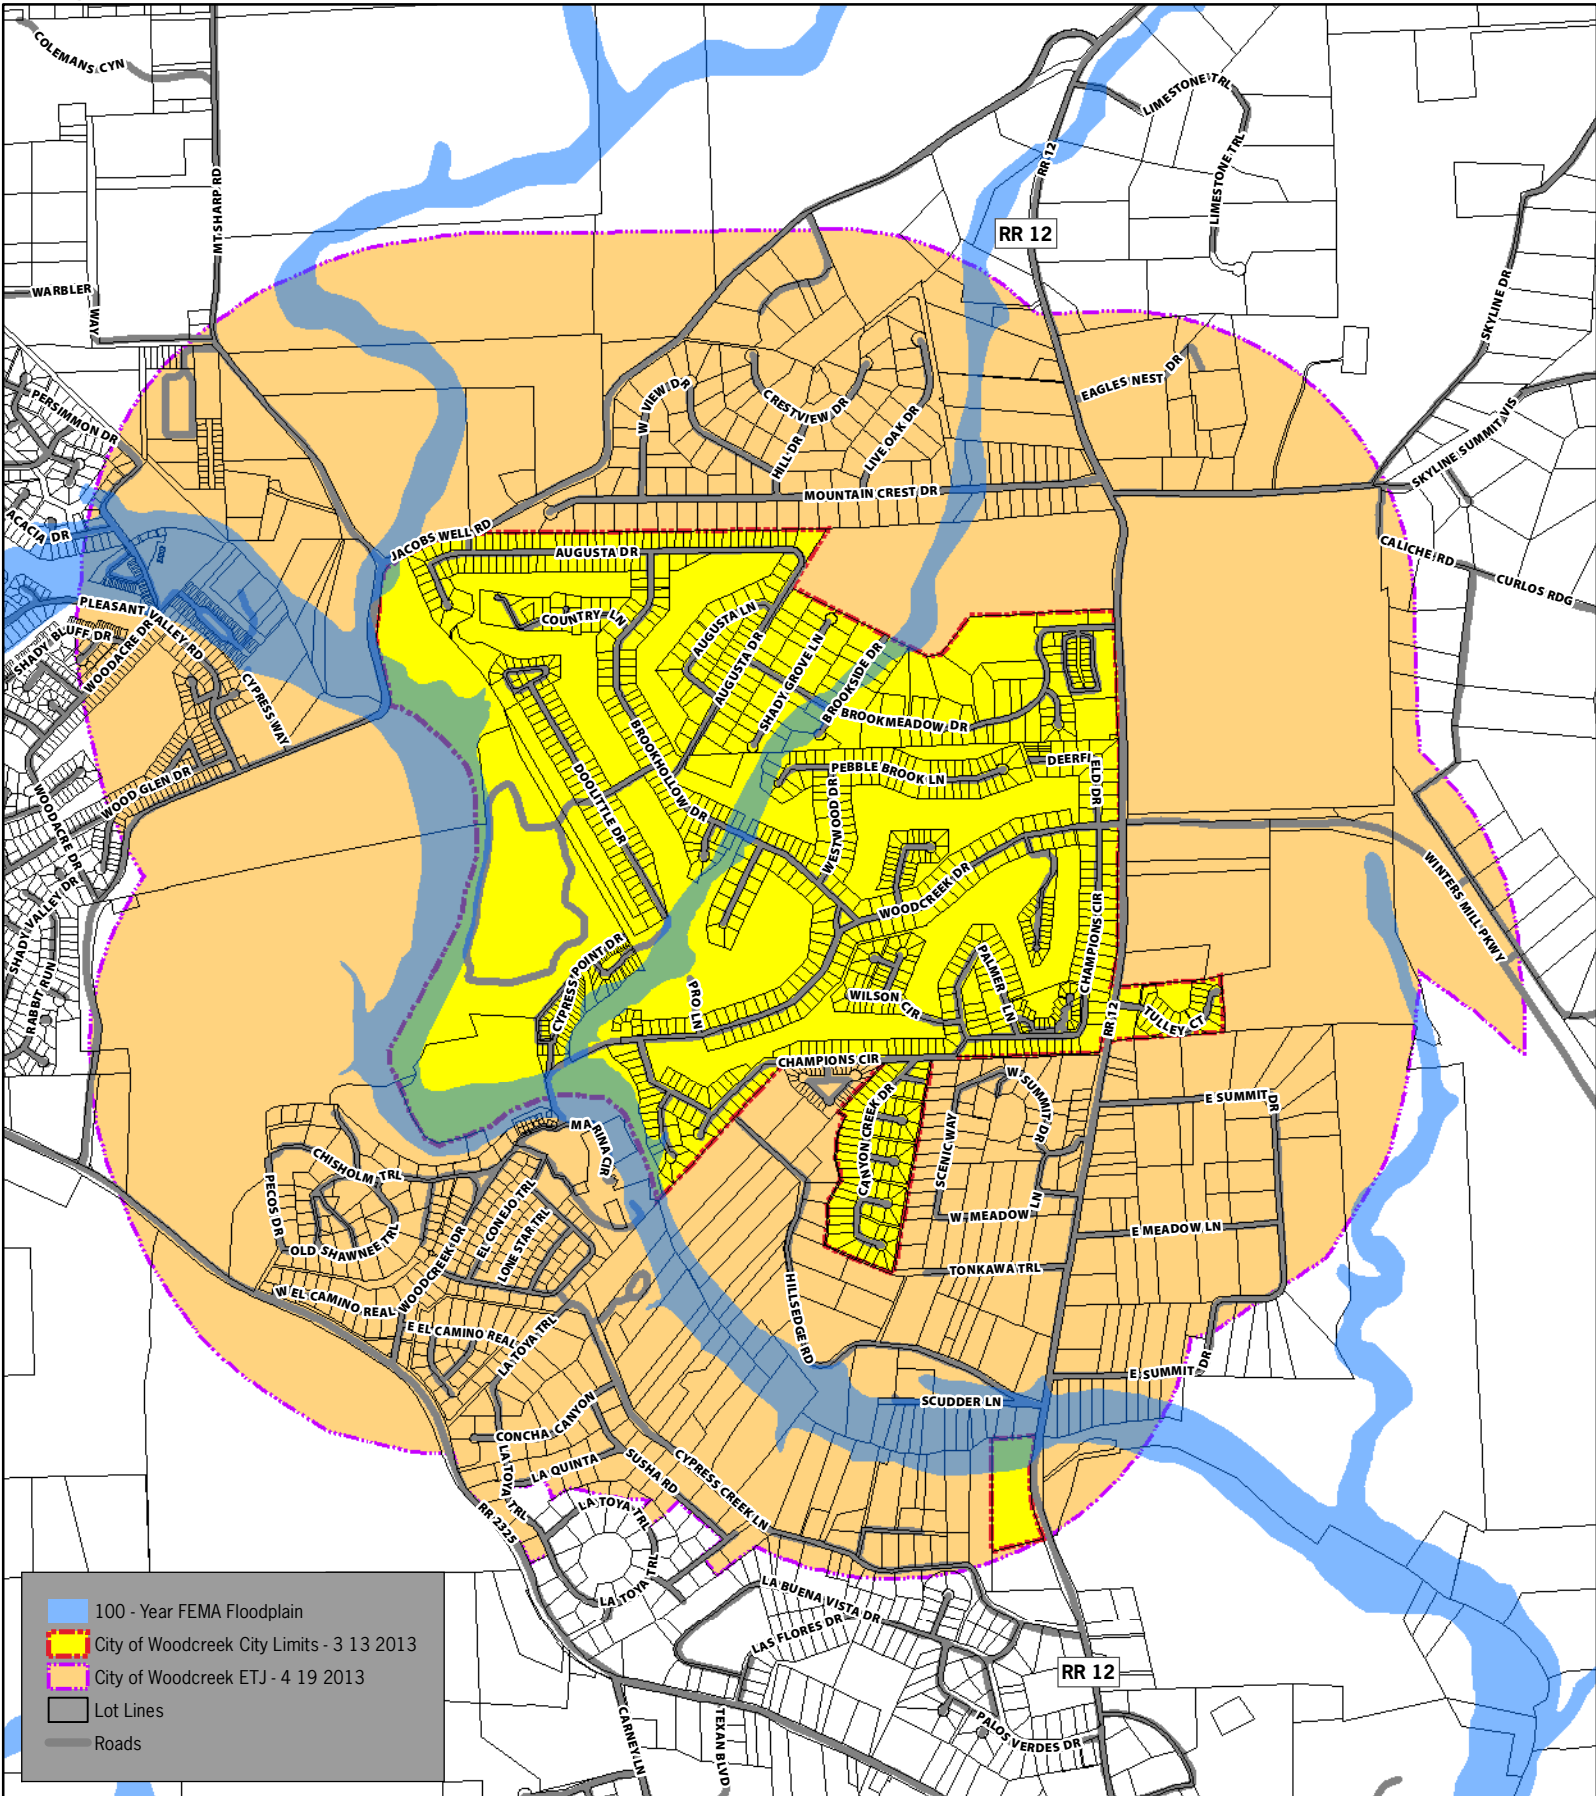

City of Woodcreek 100 Year FEMA Floodplain

City of Woodcreek
41 Champions Circle
Woodcreek, TX 78676

Date: 6/2/2014