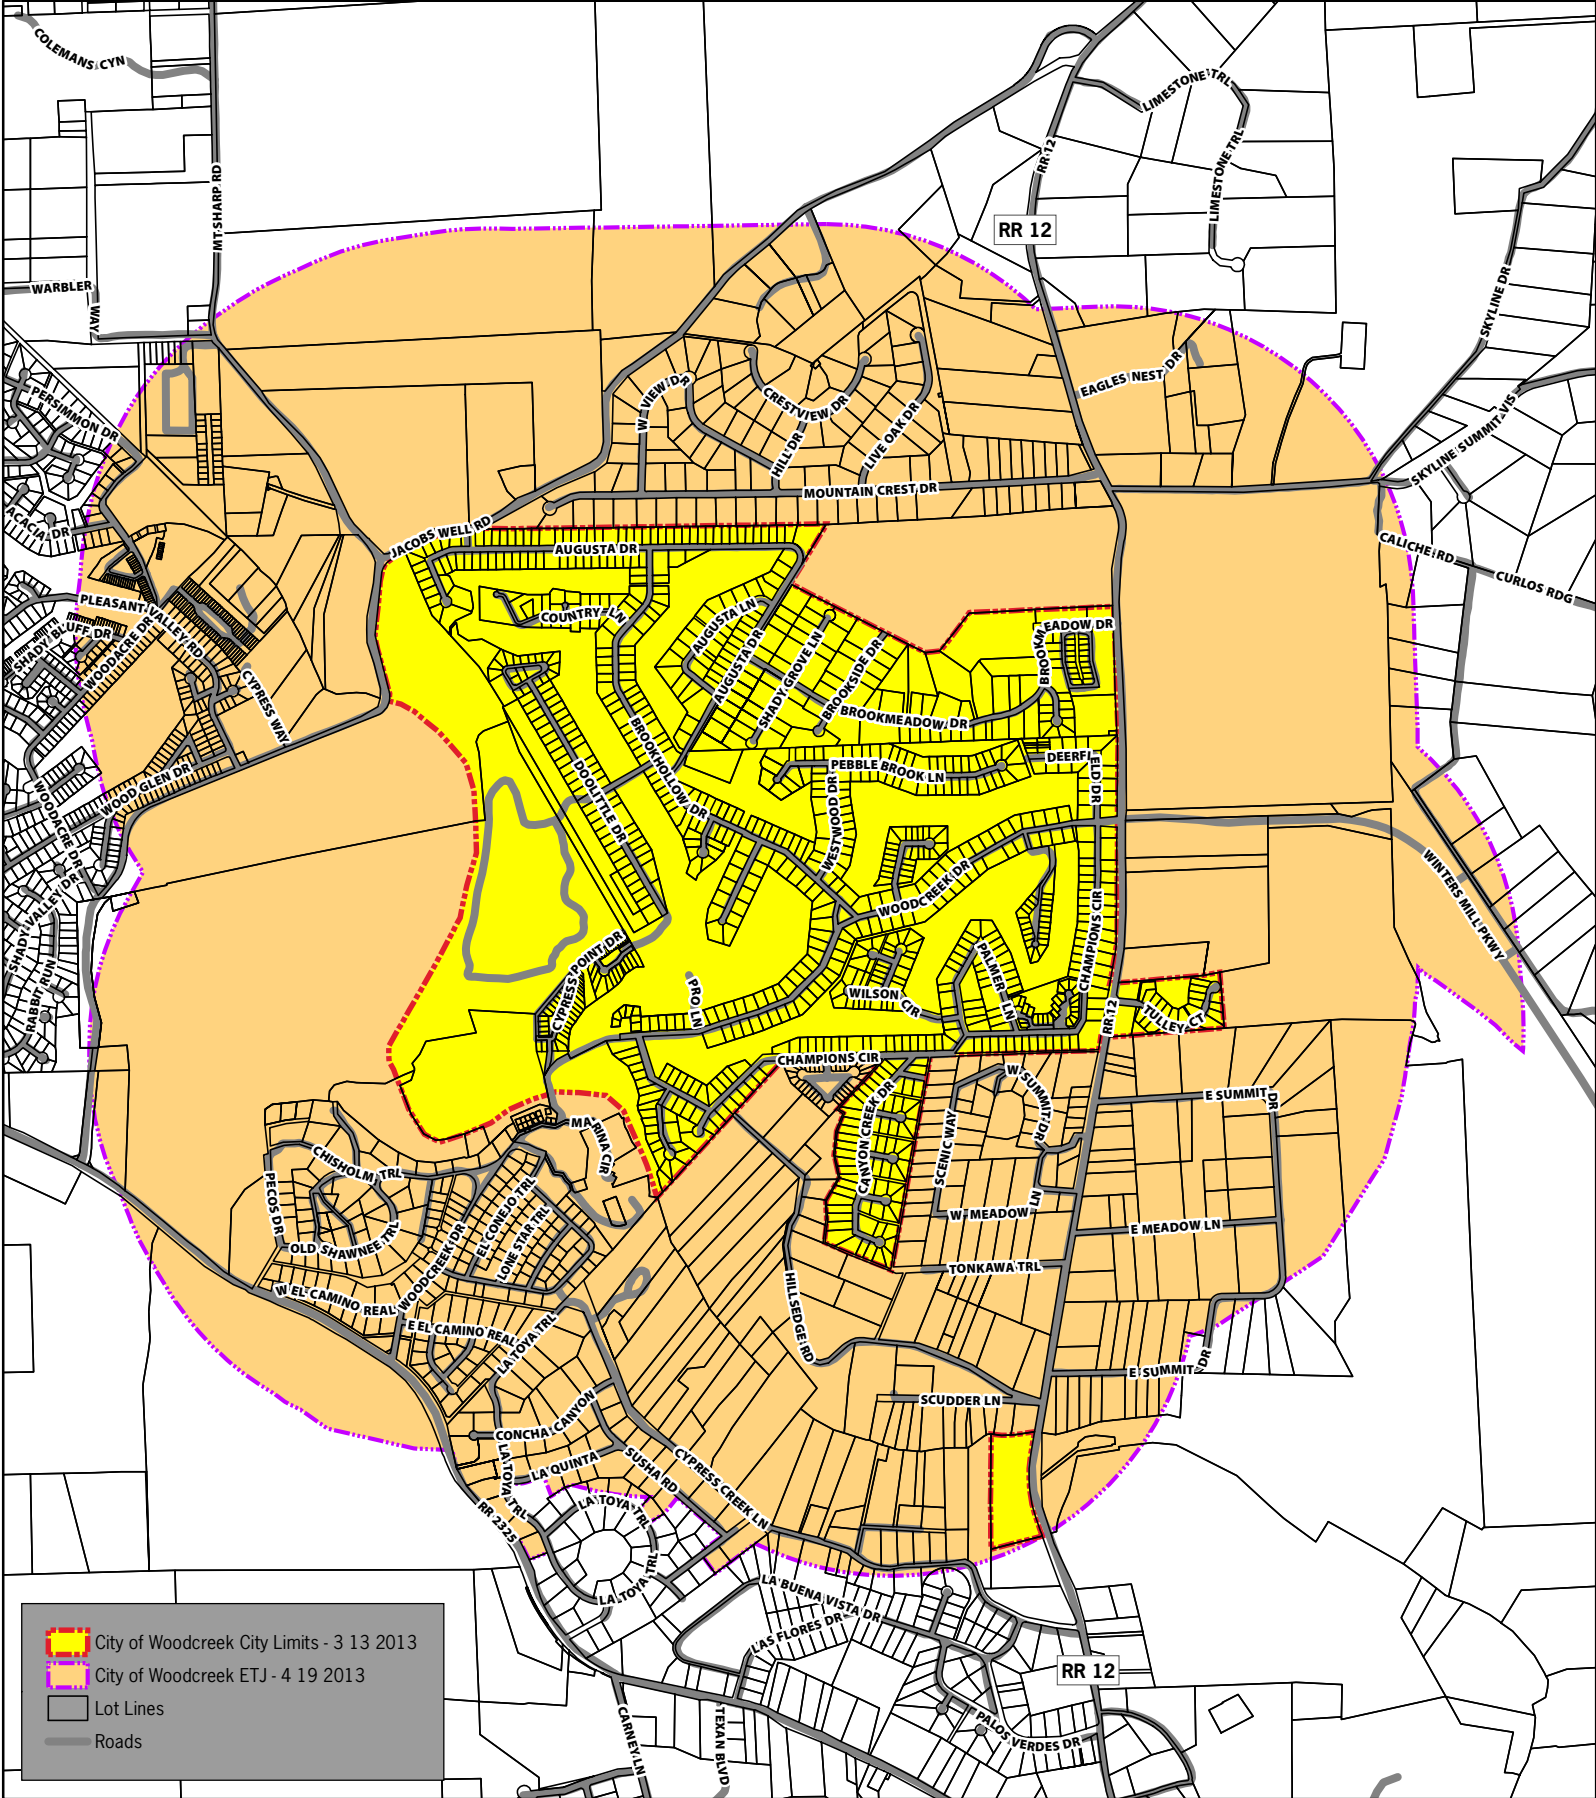

City of Woodcreek City Limits and ETJ Map

City of Woodcreek
41 Champions Circle
Woodcreek, TX 78676

Date: 4/30/2013

0 0.1 0.2 Miles